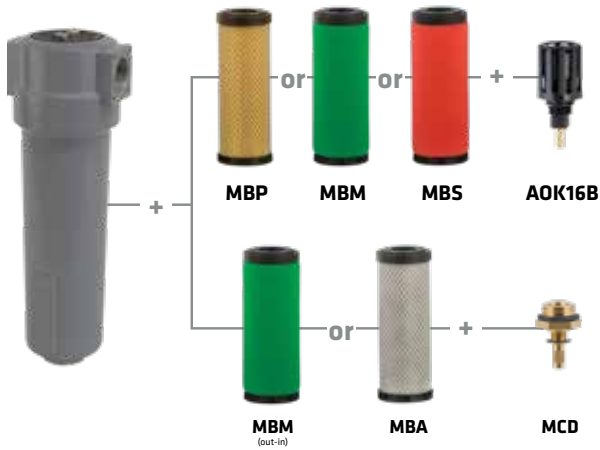

* Price includes: filter housing, filter element and AOK16B condensate drain.

CONDENSATE DRAINS	 AOK 16B
Gross Price [EUR]	26,36

**OMEGA
AIR**

MULTI BRAND FILTRATION BY OMEGA AIR

CECCATO

 Colour
RAL 7040

FILTER HOUSING, FILTER ELEMENT & CONDENSATE DRAIN