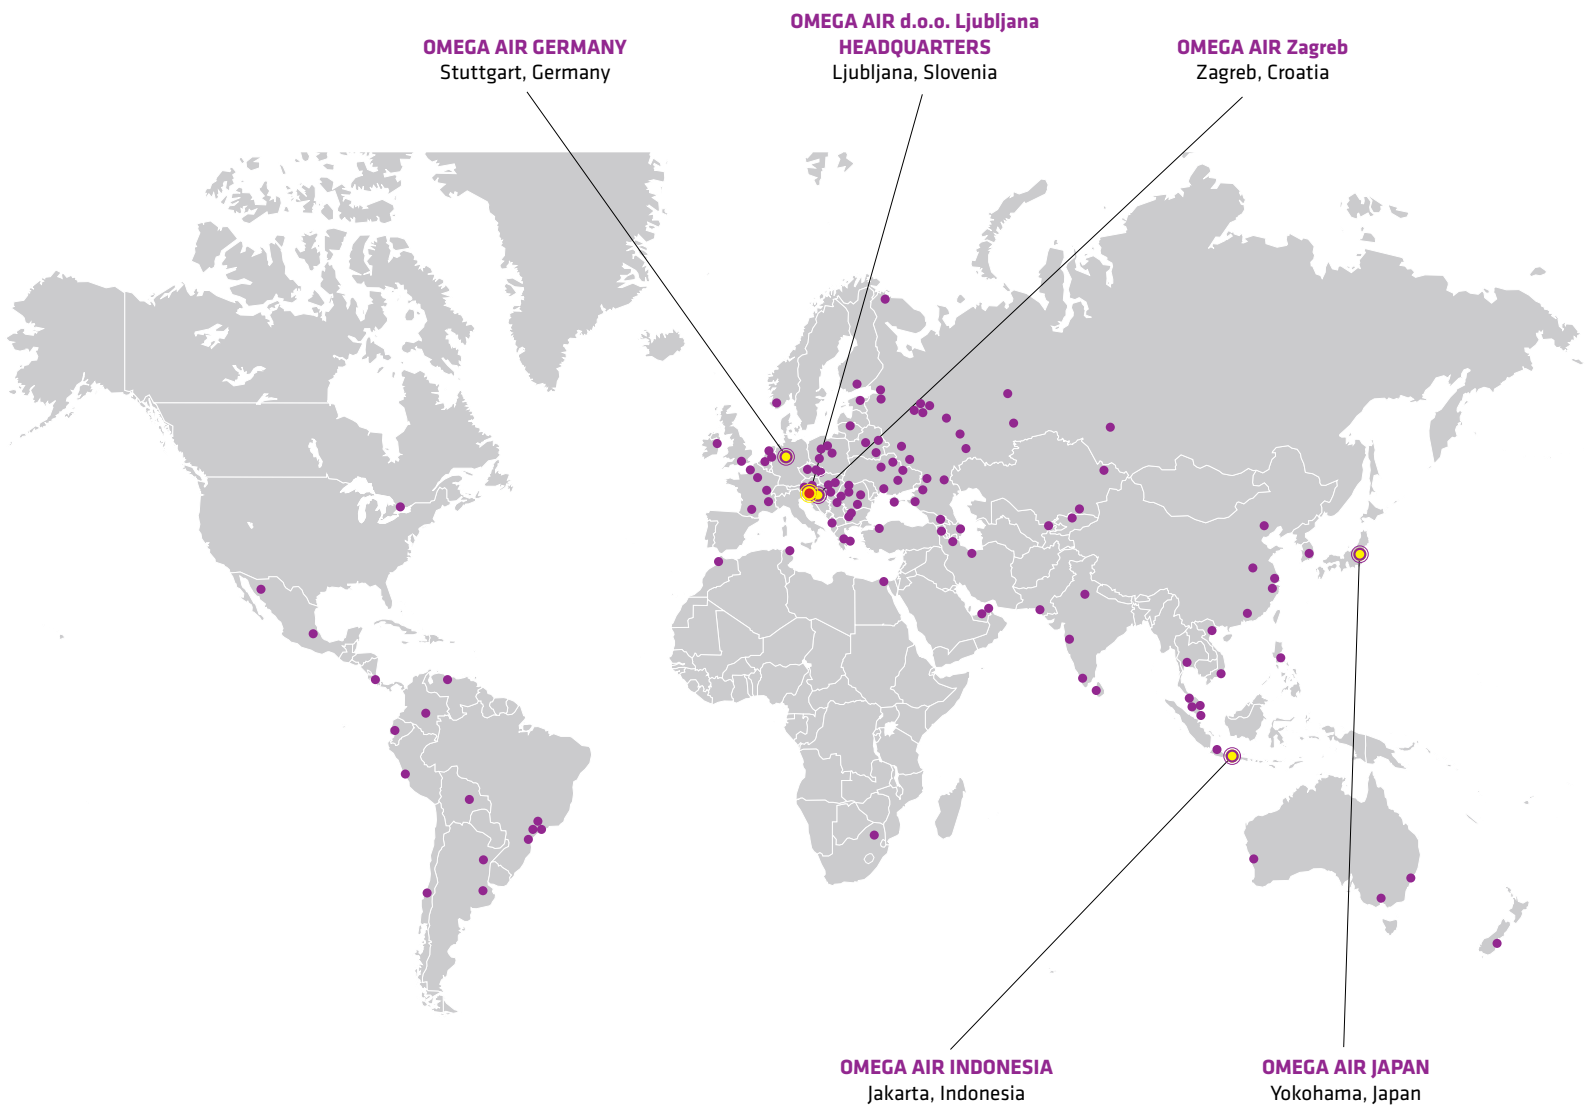

OMEGA AIR

Air and Gas

- OMEGA AIR Headquarters
- OMEGA AIR Subsidiary/ Representative office
- OMEGA AIR Customers