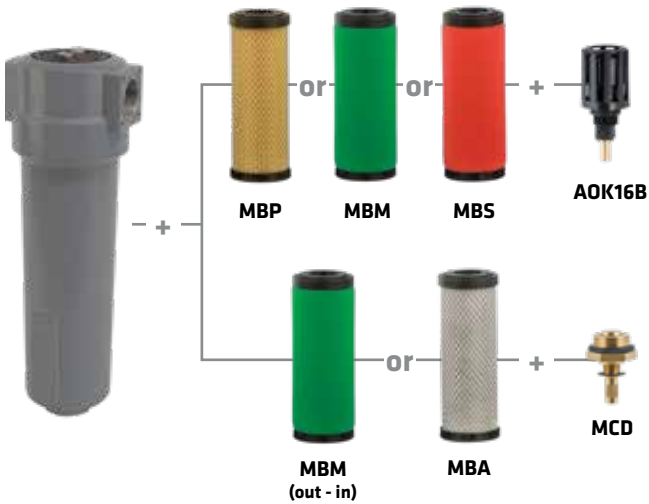

MULTI BRAND FILTRATION BY OMEGA AIR

MAUGUIÈRE

Colour
RAL 7040

FILTER HOUSING, FILTER ELEMENT & CONDENSATE DRAIN

FPRO 3 µm	OMEGA AIR	CODE	FMO 0,1 µm	OMEGA AIR	CODE	FPRE (out-in) 0,1 µm	OMEGA AIR	CODE
FPRO 10	OMB FPRO 10 - 7040 MBP	30012010	FMO 10	OMB FMO 10 - 7040 MBM	30012020	FPRE 10	OMB FPRE 10 - 7040 MBD	30012040
FPRO 13	OMB FPRO 13 - 7040 MBP	30012011	FMO 13	OMB FMO 13 - 7040 MBM	30012021	FPRE 13	OMB FPRE 13 - 7040 MBD	30012041
FPRO 20	OMB FPRO 20 - 7040 MBP	30012012	FMO 20	OMB FMO 20 - 7040 MBM	30012022	FPRE 20	OMB FPRE 20 - 7040 MBD	30012042
FPRO 33	OMB FPRO 33 - 7040 MBP	30012013	FMO 33	OMB FMO 33 - 7040 MBM	30012023	FPRE 33	OMB FPRE 33 - 7040 MBD	30012043
FPRO 60	OMB FPRO 60 - 7040 MBP	30012014	FMO 60	OMB FMO 60 - 7040 MBM	30012024	FPRE 60	OMB FPRE 60 - 7040 MBD	30012044
FPRO 85	OMB FPRO 85 - 7040 MBP	30012015	FMO 85	OMB FMO 85 - 7040 MBM	30012025	FPRE 85	OMB FPRE 85 - 7040 MBD	30012045
FPRO 130	OMB FPRO 130 - 7040 MBP	30012016	FMO 130	OMB FMO 130 - 7040 MBM	30012026	FPRE 130	OMB FPRE 130 - 7040 MBD	30012046
FPRO 170	OMB FPRO 170 - 7040 MBP	30012017	FMO 170	OMB FMO 170 - 7040 MBM	30012027	FPRE 170	OMB FPRE 170 - 7040 MBD	30012047
FPRO 250	OMB FPRO 250 - 7040 MBP	30012018	FMO 250	OMB FMO 250 - 7040 MBM	30012028	FPRE 250	OMB FPRE 250 - 7040 MBD	30012048
FPRO 400	OMB FPRO 400 - 7040 MBP	30012019	FMO 400	OMB FMO 400 - 7040 MBM	30012029	FPRE 400	OMB FPRE 400 - 7040 MBD	30012049

CORRECTION FACTORS															
Operating pressure [bar]	2	3	4	5	6	7	8	9	10	11	12	13	14	15	16
Correction factor	0,38	0,50	0,63	0,75	0,88	1	1,13	1,25	1,38	1,50	1,63	1,75	1,88	2,00	2,13