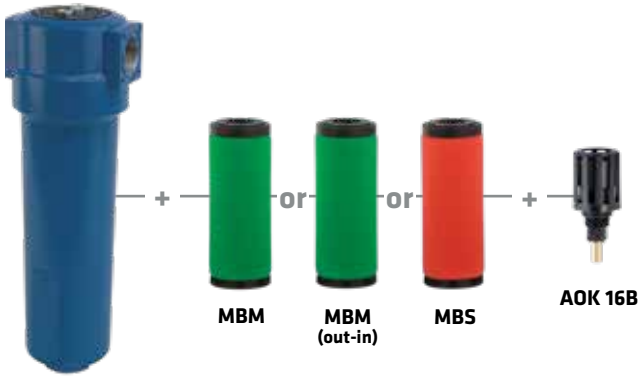

* Price includes: filter housing, filter element and AOK16B condensate drain

**CONDENSATE
DRAINS**

AOK 16B

Gross Price [EUR]

26,36

MULTI BRAND FILTRATION BY OMEGA AIR

NO LABELLING - ZONDER

Colour
RAL 5015