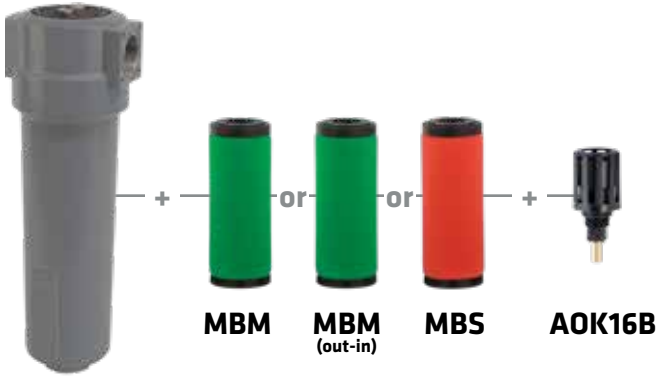

* You can find other variations of differential pressure indicator on page 64 and 65 in OMEGA AIR Air & Gas Price list.

OMEGA
AIR

**MULTI BRAND FILTRATION
BY OMEGA AIR**

NO LABELLING - INDUSTRIAL AIR

Colour
RAL 7040