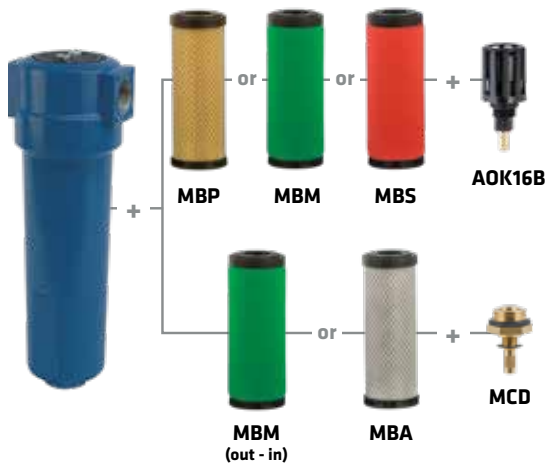

* Price includes: filter housing, filter element and AOK16B condensate drain.

 CONDENSATE
DRAINS

AOK16B

Gross Price [EUR]

26,36

OMEGA
AIR

MULTI BRAND FILTRATION BY OMEGA AIR

ABAC, BALMA