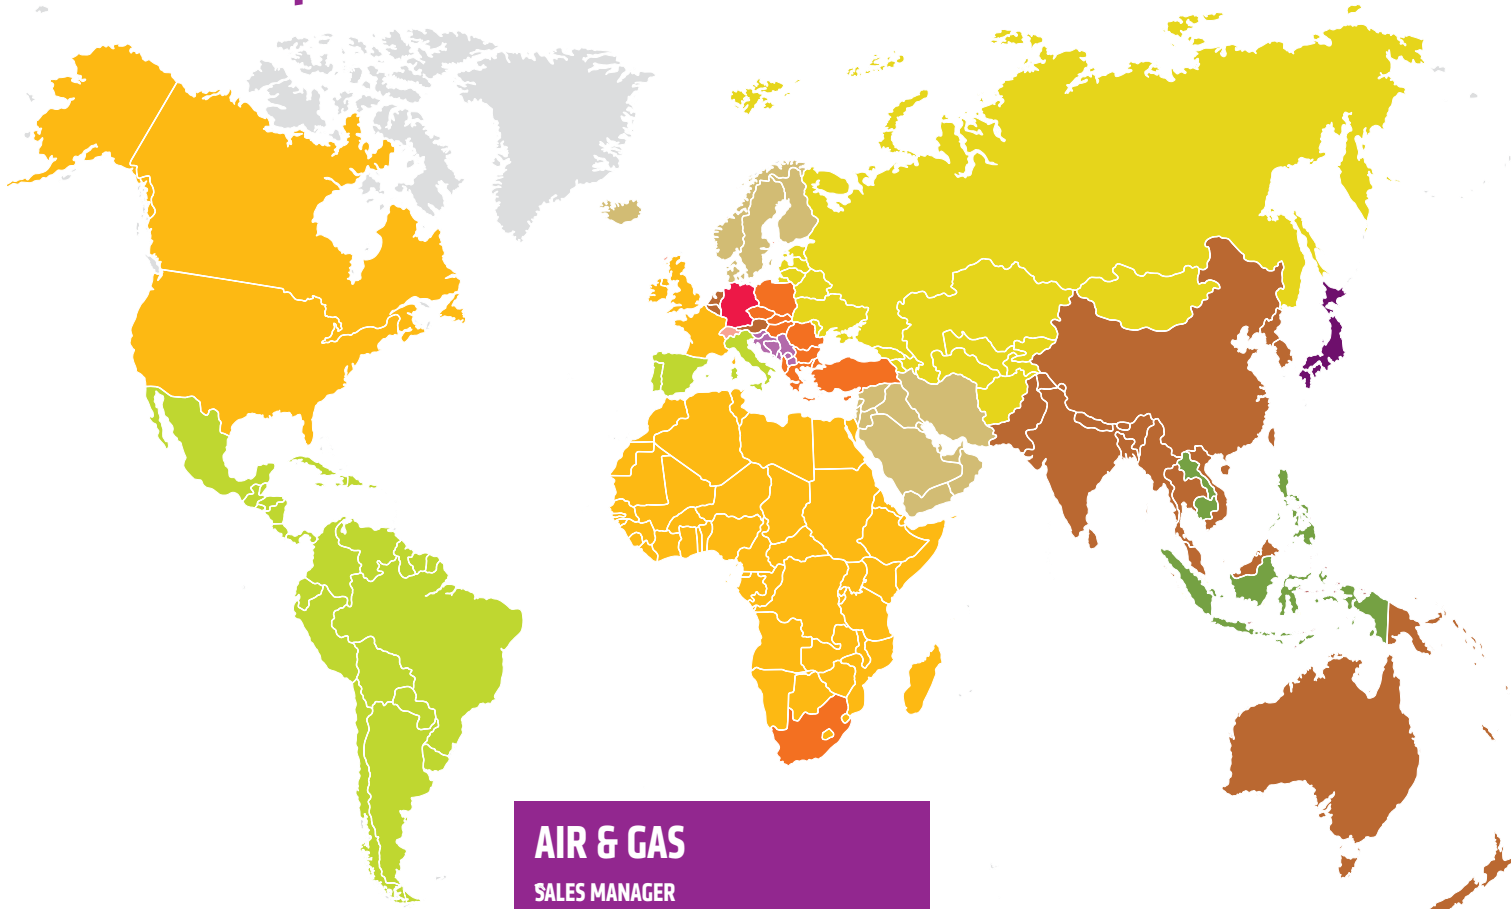

AIR & GAS department - Team

CIS Countries, Baltic

AREA SALES MANAGER

EKATERINA BERNIK
T +386 1 200 68 68
M +386 30 362 192
F +386 1 200 68 53
ekaterina.bernik@omega-air.si

Languages:

SALES ASSISTANT

ŽANNA LAPINA NABERGOJ
T +386 1 200 68 15
M +386 30 478 808
F +386 1 200 68 53
zanna.lapina@omega-air.si

Languages:

SALES ASSISTANT

SABINA KOŽAR
T +386 1 330 42 25
F +386 1 200 68 53
sabina.kozar@omega-air.si

Languages:

SALES ADMINISTRATOR

JANJA BOGATAJ
T +386 1 200 68 04
F +386 1 200 68 53
janja.bogataj@omega-air.si

Languages:

AIR & GAS

SALES MANAGER

LUKA TRŠAR
T +386 1 200 68 13
M +386 30 362 190
F +386 1 200 68 53
luka.trsar@omega-air.si

Languages:

Benelux, Austria, Asia, Oceania

AREA SALES MANAGER

MARTIN SOJER
T +386 1 200 68 39
M +386 30 362 191
F +386 1 200 68 53
martin.sojer@omega-air.si

Languages:

SALES ADMINISTRATOR

TANJA TRŠAR
T +386 1 200 68 43
F +386 1 200 68 53
tanja.trsar@omega-air.si

Languages:

SALES ADMINISTRATOR

ANJA ŠAVS
T +386 1 200 68 46
F +386 1 200 68 53
anja.savs@omega-air.si

Languages:

France, Canada, USA, Africa, UK

AREA SALES MANAGER

BAPTISTE CALVET
T +386 1 200 68 61
M +386 30 362 197
F +386 1 200 68 53
baptiste.calvet@omega-air.si

Languages:

SALES ASSISTANT

MAJA GRAMPOVČAN
T +386 1 200 68 69
F +386 1 200 68 53
maja.grampovcan@omega-air.si

Languages:

SALES ADMINISTRATOR

VESNA PRIJATELJ
T +386 1 200 68 30
F +386 1 200 68 53
vesna.prijatelj@omega-air.si

Languages:

SALES ADMINISTRATOR

GREGORIJ VELKAVRH
T +386 1 330 42 27
F +386 1 200 68 53
gregorij.velkavrh@omega-air.si

Languages: